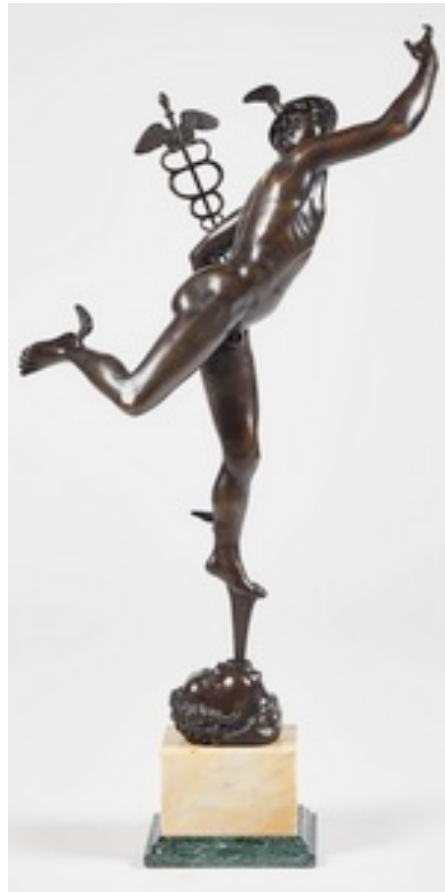

TIMOTHY CORRIGAN

#4763

Bronze Statue representing Mercury

Large patinated bronze sculpture representing Mercury, the messenger of the gods. He is wearing his winged, round petasos hat and carrying a caduceus in his left hand. Circa 20th century.

Height: 38"

Width: 8"

Depth: 24"

Price: $2,200

TIMOTHY CORRIGAN, INC.

5818 WEST THIRD STREET, LOS ANGELES, CALIFORNIA 90036

TELEPHONE: 1.323.525.1802 FAX: 1.323.525.1803 WWW.TIMOTHY-CORRIGAN.COM